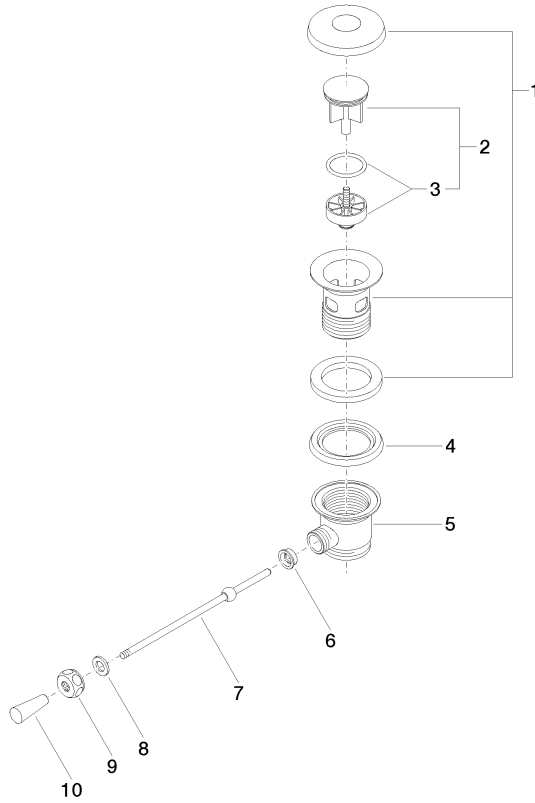

10 300 970

- length of knee lever 185 mm
- Only suitable for basins with an overflow.

Fits: IMO, LULU, MADISON, MEM, TARA,
CL.1, LISSÉ, VAIA, META, CYO

	Brushed Chrome	10 300 970-93
	Chrome	10 300 970-00
	Brushed Platinum	10 300 970-06
	Platinum	10 300 970-08
	Durabress (23kt Gold)	10 300 970-09
	Dark Chrome	10 300 970-19
	Light Gold	10 300 970-26
	Brushed Light Gold	10 300 970-27
	Brushed Durabress (23kt Gold)	10 300 970-28
	Matte Black	10 300 970-33
	Brushed Bronze	10 300 970-42
	Brushed Champagne (22kt Gold)	10 300 970-46
	Champagne (22kt Gold)	10 300 970-47
	Brushed Dark Platinum	10 300 970-99

10 300 970

10 300 970

Parts for other finishes can be found here: [Chrome](#)

Spare parts list

No.	Item Number	Name	Quantity used	Delivery time
1	90 11 01 026 00-93	cup	1	20
2	04 31 20 016 00-93	plug	1	-
Spare part can no longer be ordered, please order the replacement item				
3	04 28 10 026 00 90	accessories	1	2
4	09 14 03 025 90	seal	1	2
5	09 11 01 023-93	cup	1	20
6	09 14 05 040 90	seal	1	2
7	09 31 09 055-93	pull-rod	1	20
8	09 30 11 049 90	disc	1	2
9	09 23 30 003-93	nut	1	20
10	09 20 01 040-93	handle	1	20