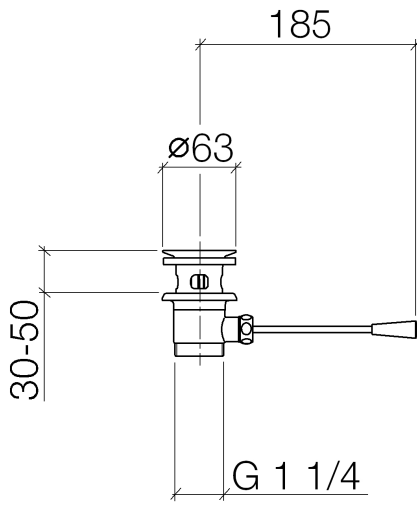

10 300 970

- length of knee lever 185 mm
- Only suitable for basins with an overflow.

Fits: IMO, LULU, MADISON, MEM, TARA,
CL.1, LISSÉ, VAIA, META, CYO

	Brushed Chrome	10 300 970-93
	Chrome	10 300 970-00
	Brushed Platinum	10 300 970-06
	Platinum	10 300 970-08
	Durabress (23kt Gold)	10 300 970-09
	Dark Chrome	10 300 970-19
	Light Gold	10 300 970-26
	Brushed Light Gold	10 300 970-27
	Brushed Durabress (23kt Gold)	10 300 970-28
	Matte Black	10 300 970-33
	Brushed Bronze	10 300 970-42
	Brushed Champagne (22kt Gold)	10 300 970-46
	Champagne (22kt Gold)	10 300 970-47
	Brushed Dark Platinum	10 300 970-99

10 300 970

10 300 970

Parts for other finishes can be found here: [Chrome](#)

Spare parts list

No.	Item Number	Name	Quantity used	Delivery time
1	90 11 01 026 00-93	cup	1	20
2	04 31 20 016 00-93	plug	1	-
Spare part can no longer be ordered, please order the replacement item				
3	04 28 10 026 00 90	accessories	1	2
4	09 14 03 025 90	seal	1	2
5	09 11 01 023-93	cup	1	20
6	09 14 05 040 90	seal	1	2
7	09 31 09 055-93	pull-rod	1	20
8	09 30 11 049 90	disc	1	2
9	09 23 30 003-93	nut	1	20
10	09 20 01 040-93	handle	1	20